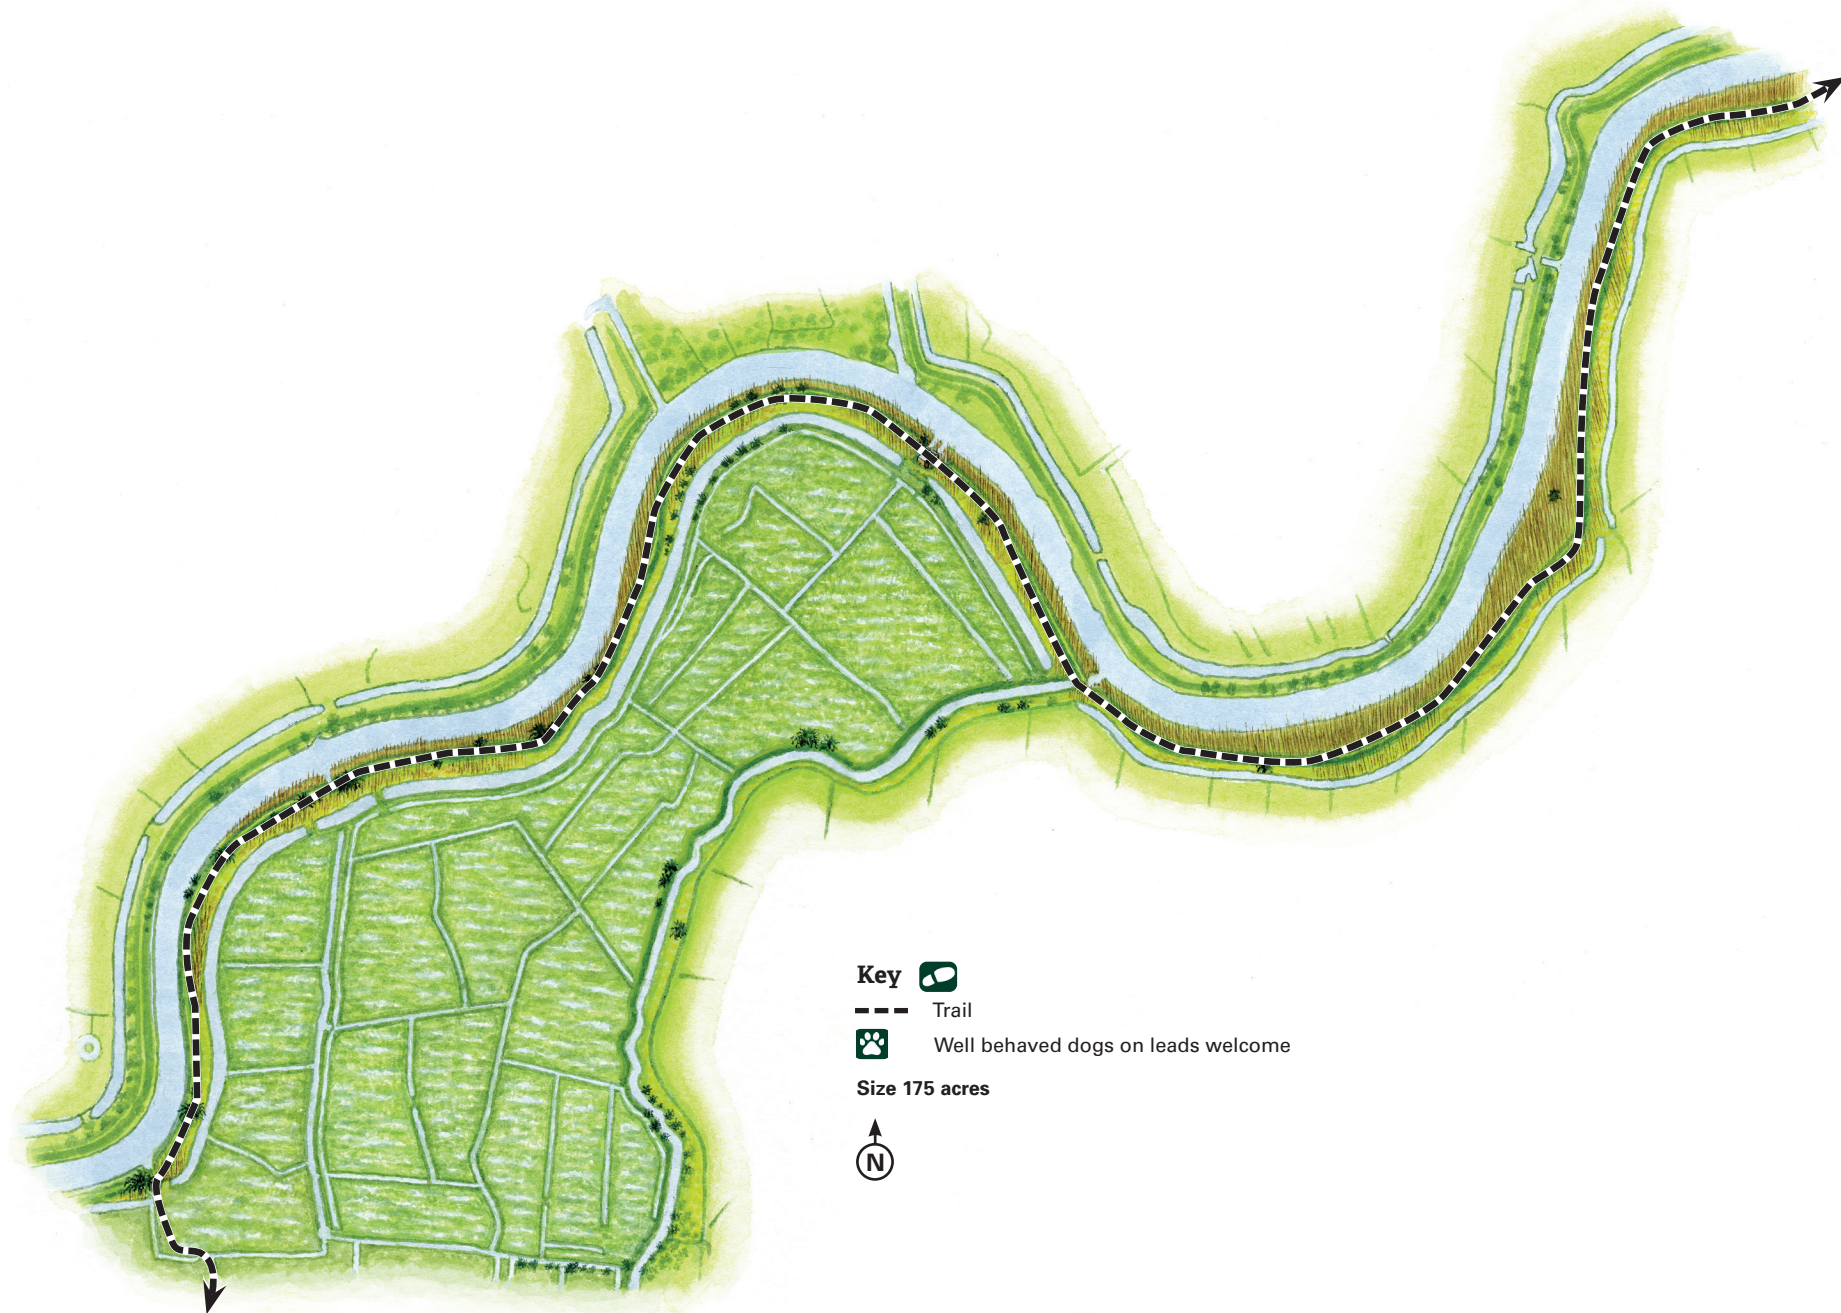

# Castle Marshes

**Key** 

--- Trail

Well behaved dogs on leads welcome

Size 175 acres

Car park at Wadehall Lane (500m)